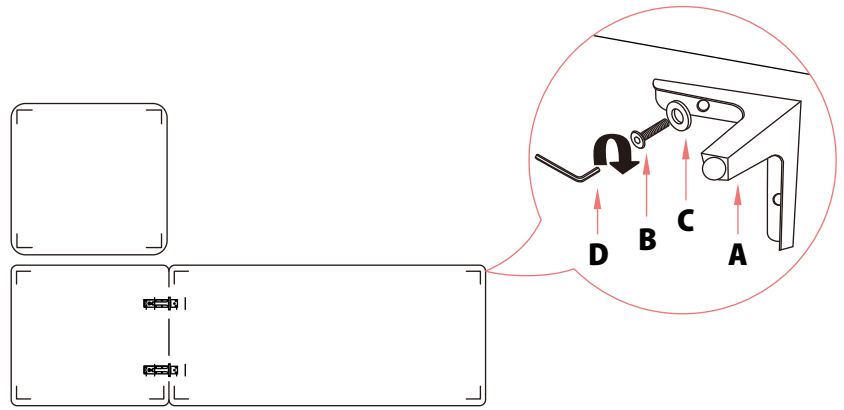

# AUBERGE DESIGNS

SKU 330-04-XX / 330-05-XX

<b>A</b>		<b>12PCS</b>
<b>B</b>		<b>24PCS</b>
<b>C</b>		<b>24PCS</b>
<b>D</b>		<b>1PCS</b>

## STEP 1

## STEP 2

Note: Sectional extension is loose and can be positioned left or right