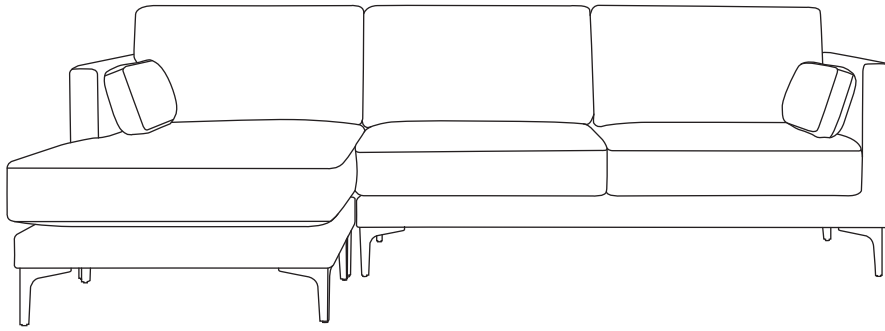

# AUBERGE DESIGNS

SKU 330-04-XX / 330-05-XX

<b>A</b>		<b>12PCS</b>
<b>B</b>		<b>24PCS</b>
<b>C</b>		<b>24PCS</b>
<b>D</b>		<b>1PCS</b>

## STEP 1

## STEP 2

Note: Sectional extension is loose and can be positioned left or right